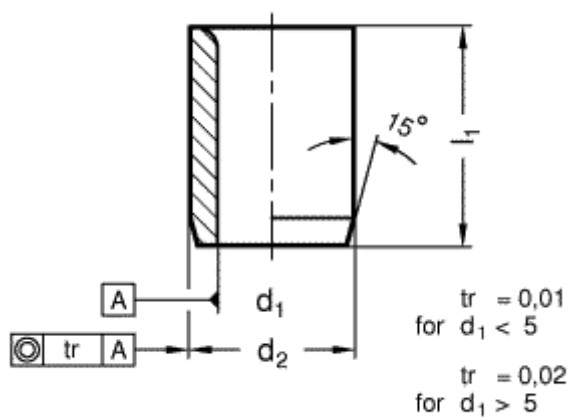

Article number: 201135037

Description: E+G Guide bush DIN 179-B6,8-16-A
without collar

Measures

$d_1 = 6,8$ for M8

$d_2 = 12$

$l_1 = 16$